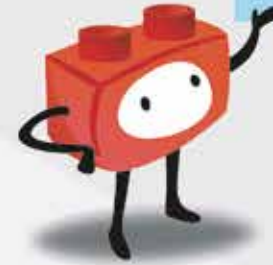

Puzzle Up Large Halloween