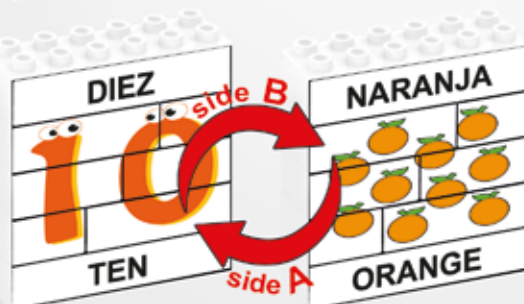

Total set packaged in an easy store plastic box

Puzzle Up Numbers & Symbols

Multilingual Puzzles available; helping young children to learn new languages

Each Puzzle has a number on one side (A) and a symbol on the reverse side (B)
 Mini (8 pieces) each puzzle
 10 puzzles x 8 pieces = 80 pieces (complete set)
 Total set packaged in an easy store plastic box