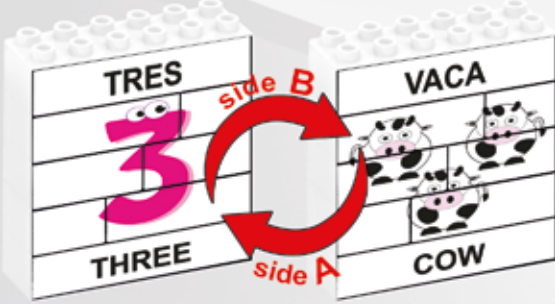

Total set packaged in an easy store plastic box

Puzzle Up Numbers & Symbols

Multilingual Puzzles available; helping young children to learn new languages

Each Puzzle has a number on one side (A) and a symbol on the reverse side (B)
 Mini (8 pieces) each puzzle
 10 puzzles x 8 pieces = 80 pieces (complete set)
 Total set packaged in an easy store plastic box