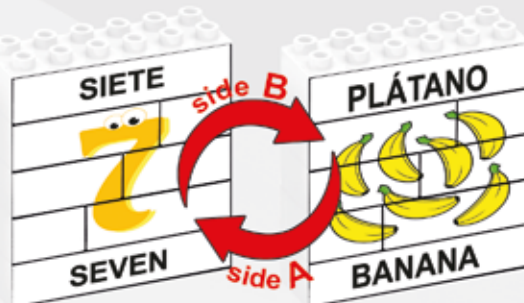

Total set packaged in an easy store plastic box

Puzzle Up Numbers & Symbols

Multilingual Puzzles available; helping young children to learn new languages

Each Puzzle has a number on one side (A) and a symbol on the reverse side (B)
 Mini (8 pieces) each puzzle
 10 puzzles x 8 pieces = 80 pieces (complete set)
 Total set packaged in an easy store plastic box