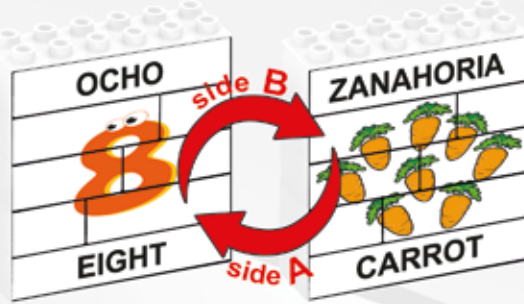

Total set packaged in an easy store plastic box

Puzzle Up Numbers & Symbols

Multilingual Puzzles available; helping young children to learn new languages

Each Puzzle has a number on one side (A) and a symbol on the reverse side (B)
 Mini (8 pieces) each puzzle
 10 puzzles x 8 pieces = 80 pieces (complete set)
 Total set packaged in an easy store plastic box