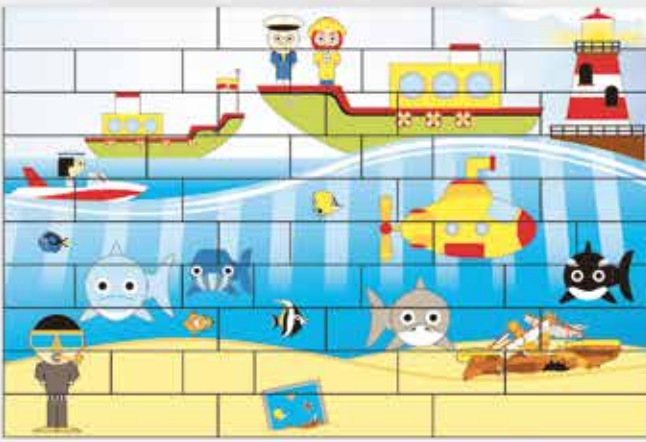

Item. 48411

Large 48 pieces

28,50 x 19,50 cm

1 puzzle per box
51 pieces total (3 modular bases + 48 pieces)
1 instruction sheet

Puzzle Up Large Circus

packaging
options

cardboard box
(Large collection)

MINIMUM ORDER
TWO PUZZLES
PER STYLE PER SIZE