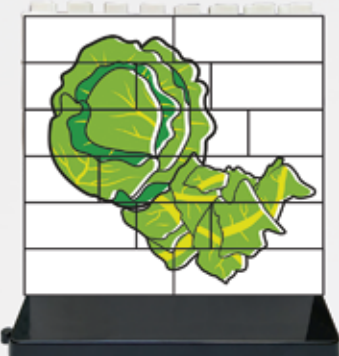

LETTUCE

RED PEPPER

CARROT

Puzzle Up Vegetables

All puzzles are available in:

Mini (8 pieces),

Small (14 pieces)

Medium (32 pieces)