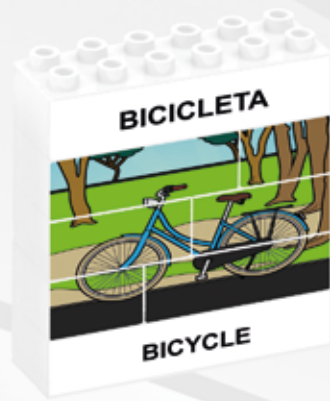

8 412499 800771

Puzzle Up Transport

Multilingual Puzzles available; helping young children to learn new languages

All puzzles are available in:
Mini (8 pieces),
Small (14 pieces)
Medium (32 pieces)
All puzzles include an instruction sheet.
The Mini and Small puzzles are packaged in plastic wrap.
Medium puzzles come in an attractive display box and include two modular bases.