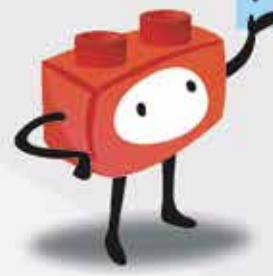

MINIMUM ORDER
TWO PUZZLES
PER STYLE PER SIZE

Item. 48410

Large 48 pieces

28,50 x 19,50 cm

1 puzzle per box
51 pieces total (3 modular bases + 48 pieces)
1 instruction sheet

Puzzle Up Large Jungle

packaging options