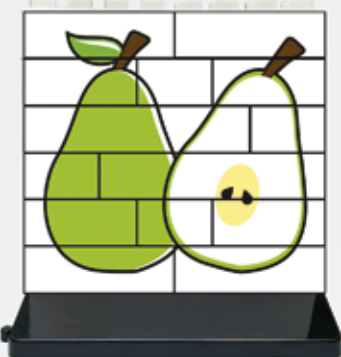

Puzzle Up Fruits

All puzzles are available in:
Mini (8 pieces),
Small (14 pieces)
Medium (32 pieces)
All puzzles include an instruction sheet.
The Mini and Small puzzles are packaged in plastic wrap.
Medium puzzles come in an attractive display box and include two modular bases.

PEAR