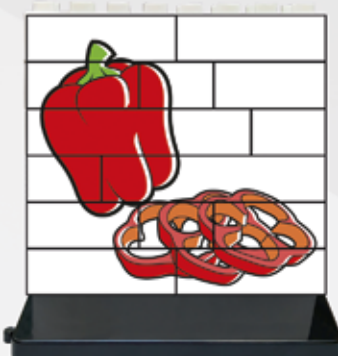

ORANGE

ref 80066

ref 14066

ref 32066

SMALL SET
ITEM 14067

Small Set: 6 Puzzles
14 Pieces Each puzzle
Choose: Fruits Collection
Round Plastic Bucket Included

MINI SET
ITEM 80067

Mini Set: 6 Puzzles
8 Pieces Each puzzle
Choose: Fruits Collection
Small Plastic Bucket Included

LETTUCE

RED PEPPER

CARROT

Puzzle Up Vegetables

All puzzles are available in:

Mini (8 pieces),

Small (14 pieces)

Medium (32 pieces)