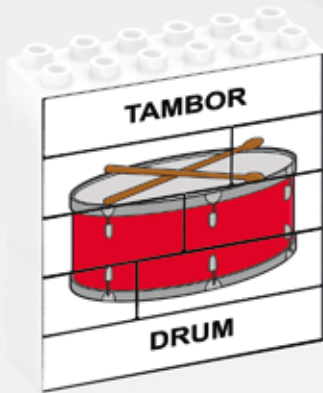

**SMALL SET
ITEM 14007**

Small Set: 6 Puzzles
14 Pieces Each puzzle
Choose: Transport Collection
Round Plastic Bucket Included

**MINI SET
ITEM 81007**

Mini Set: 6 Puzzles
8 Pieces Each puzzle
Choose: Transport Collection
Small Plastic Bucket Included

Puzzle Up Musical instruments

Multilingual Puzzles available; helping young children to learn new languages

All puzzles are available in:
 Mini (8 pieces),
 Small (14 pieces)
 Medium (32 pieces)
 All puzzles include an instruction sheet.
 The Mini and Small puzzles are packaged in plastic wrap.
 Medium puzzles come in an attractive display box and include two modular bases.