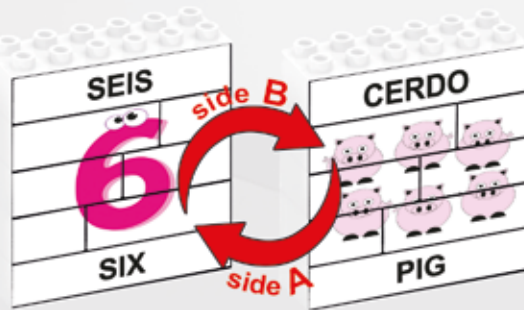

Total set packaged in an easy store plastic box

Puzzle Up Numbers & Symbols

Multilingual Puzzles available; helping young children to learn new languages

Each Puzzle has a number on one side (A) and a symbol on the reverse side (B)
 Mini (8 pieces) each puzzle
 10 puzzles x 8 pieces = 80 pieces (complete set)
 Total set packaged in an easy store plastic box