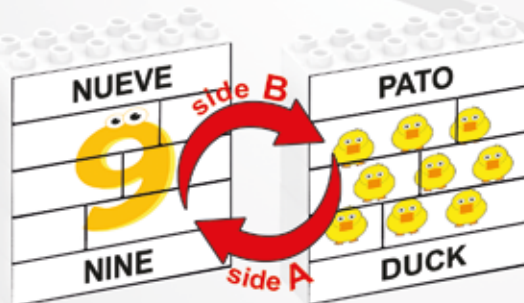

Total set packaged in an easy store plastic box

Puzzle Up Numbers & Symbols

Multilingual Puzzles available; helping young children to learn new languages

Each Puzzle has a number on one side (A) and a symbol on the reverse side (B)
 Mini (8 pieces) each puzzle
 10 puzzles x 8 pieces = 80 pieces (complete set)
 Total set packaged in an easy store plastic box