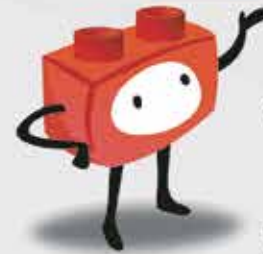

Customize

Customization - Making your product unique!

We can customize our Puzzle Up collection for any of the puzzles in our size range. Send us your art work and we can produce any customized piece that you require.

We also offer the possibility of designing something unique to your company.

Featured here are a selection of samples that have been produced for theme parks, museums, galleries, specialist events, stores, etc.