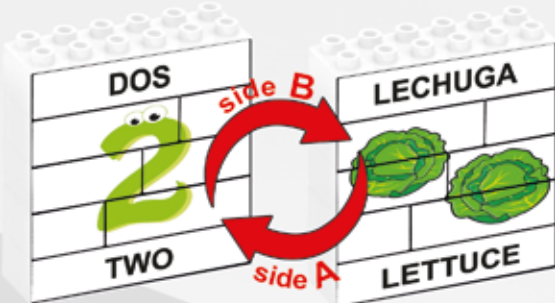

Total set packaged in an easy store plastic box

Puzzle Up Numbers & Symbols

Multilingual Puzzles available; helping young children to learn new languages

Each Puzzle has a number on one side (A) and a symbol on the reverse side (B)
 Mini (8 pieces) each puzzle
 10 puzzles x 8 pieces = 80 pieces (complete set)
 Total set packaged in an easy store plastic box