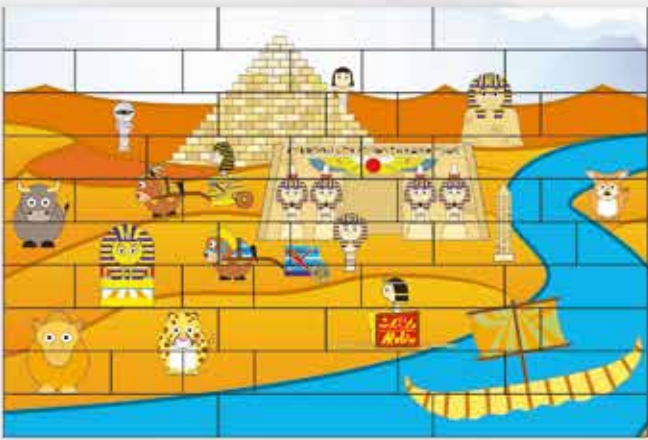

Item. 48412

Large 48 pieces

28,50 x 19,50 cm

8 412499 484124

1 puzzle per box
51 pieces total (3 modular bases + 48 pieces)
1 instruction sheet

Puzzle Up Large Egypt

packaging
options

cardboard box
(Large collection)

MINIMUM ORDER
TWO PUZZLES
PER STYLE PER SIZE