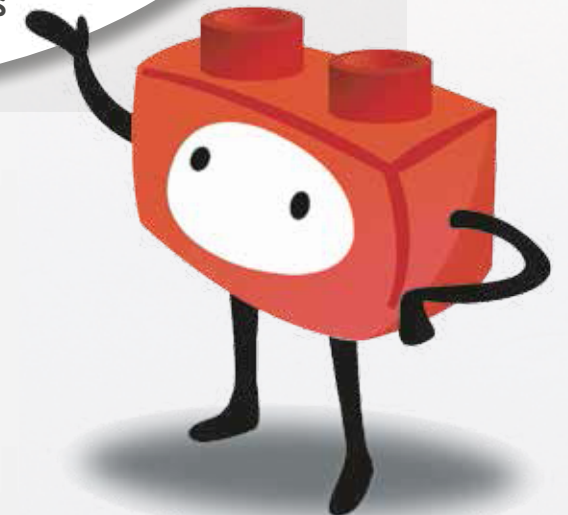

Thinking

Language

Bilingual

The Bilingual Puzzle Up collection is available in any combination of languages

Mini Small Medium Large

5+

3+

PUZZLE UP - What is Puzzle Up? It's a unique puzzle that combines the structure of building blocks with the challenge of a puzzle. The blocks are built vertically or horizontally to create a wide variety of different pictures. They are bright, colourful and fun, serving to engage imaginations. Puzzle Up comes in several sizes: Mini, Small, Medium and Large; offered in a wide variety of different images. At Game Movil we have continuously strived for over 40 years to provide an educational aspect to play-time. In our experience, our consumers love construction toys, especially building blocks. Puzzle Up is a new take on a well-loved toy, the building block.