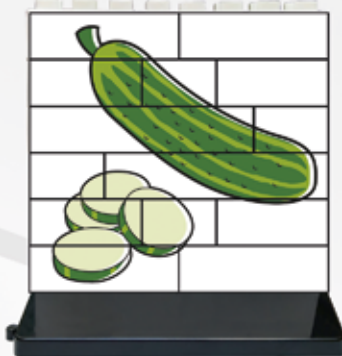

All puzzles include an instruction sheet.

The Mini and Small puzzles are packaged in plastic wrap.

Medium puzzles come in an attractive display box and include two modular bases.

EGGPLANT

PUMPKIN

CUCUMBER

Item. 80071