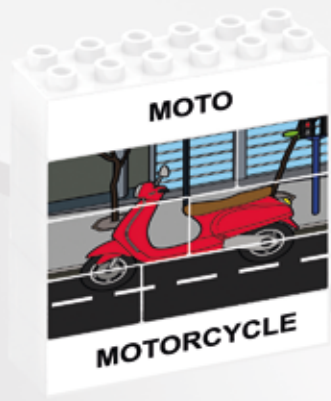

8 412499 800771

Puzzle Up Transport

Multilingual Puzzles available; helping young children to learn new languages

All puzzles are available in:
Mini (8 pieces),
Small (14 pieces)
Medium (32 pieces)
All puzzles include an instruction sheet.
The Mini and Small puzzles are packaged in plastic wrap.
Medium puzzles come in an attractive display box and include two modular bases.