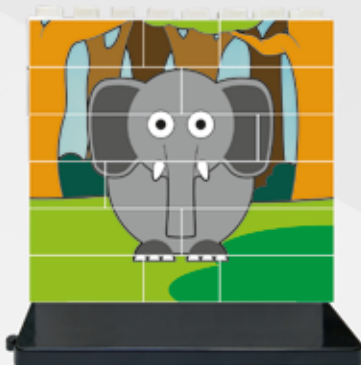

Item. 34074

medium 32 pieces

19 x 19,50 cm

5+

MINIMUM ORDER
 TWO PUZZLES
 PER STYLE PER SIZE

GIRAFFE

ELEPHANT

LION